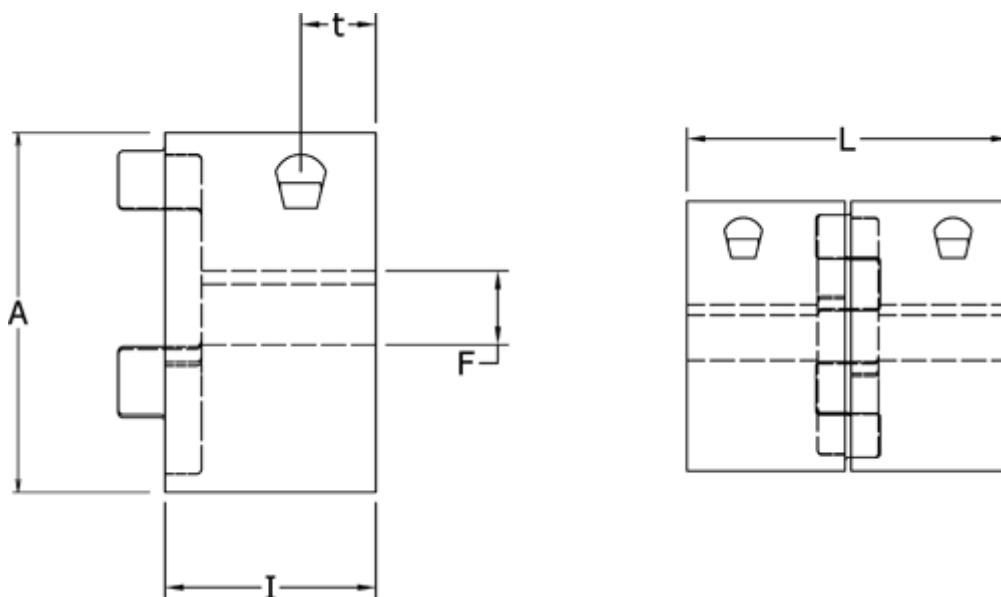

Article number: 3335019M012

Description: Clamping Hub Klonex ES 19/24
ALU Aluminium, Bore 12H7 mm

Measures

A = 40
F = 12
I = 25
L = 66
t = 12.0